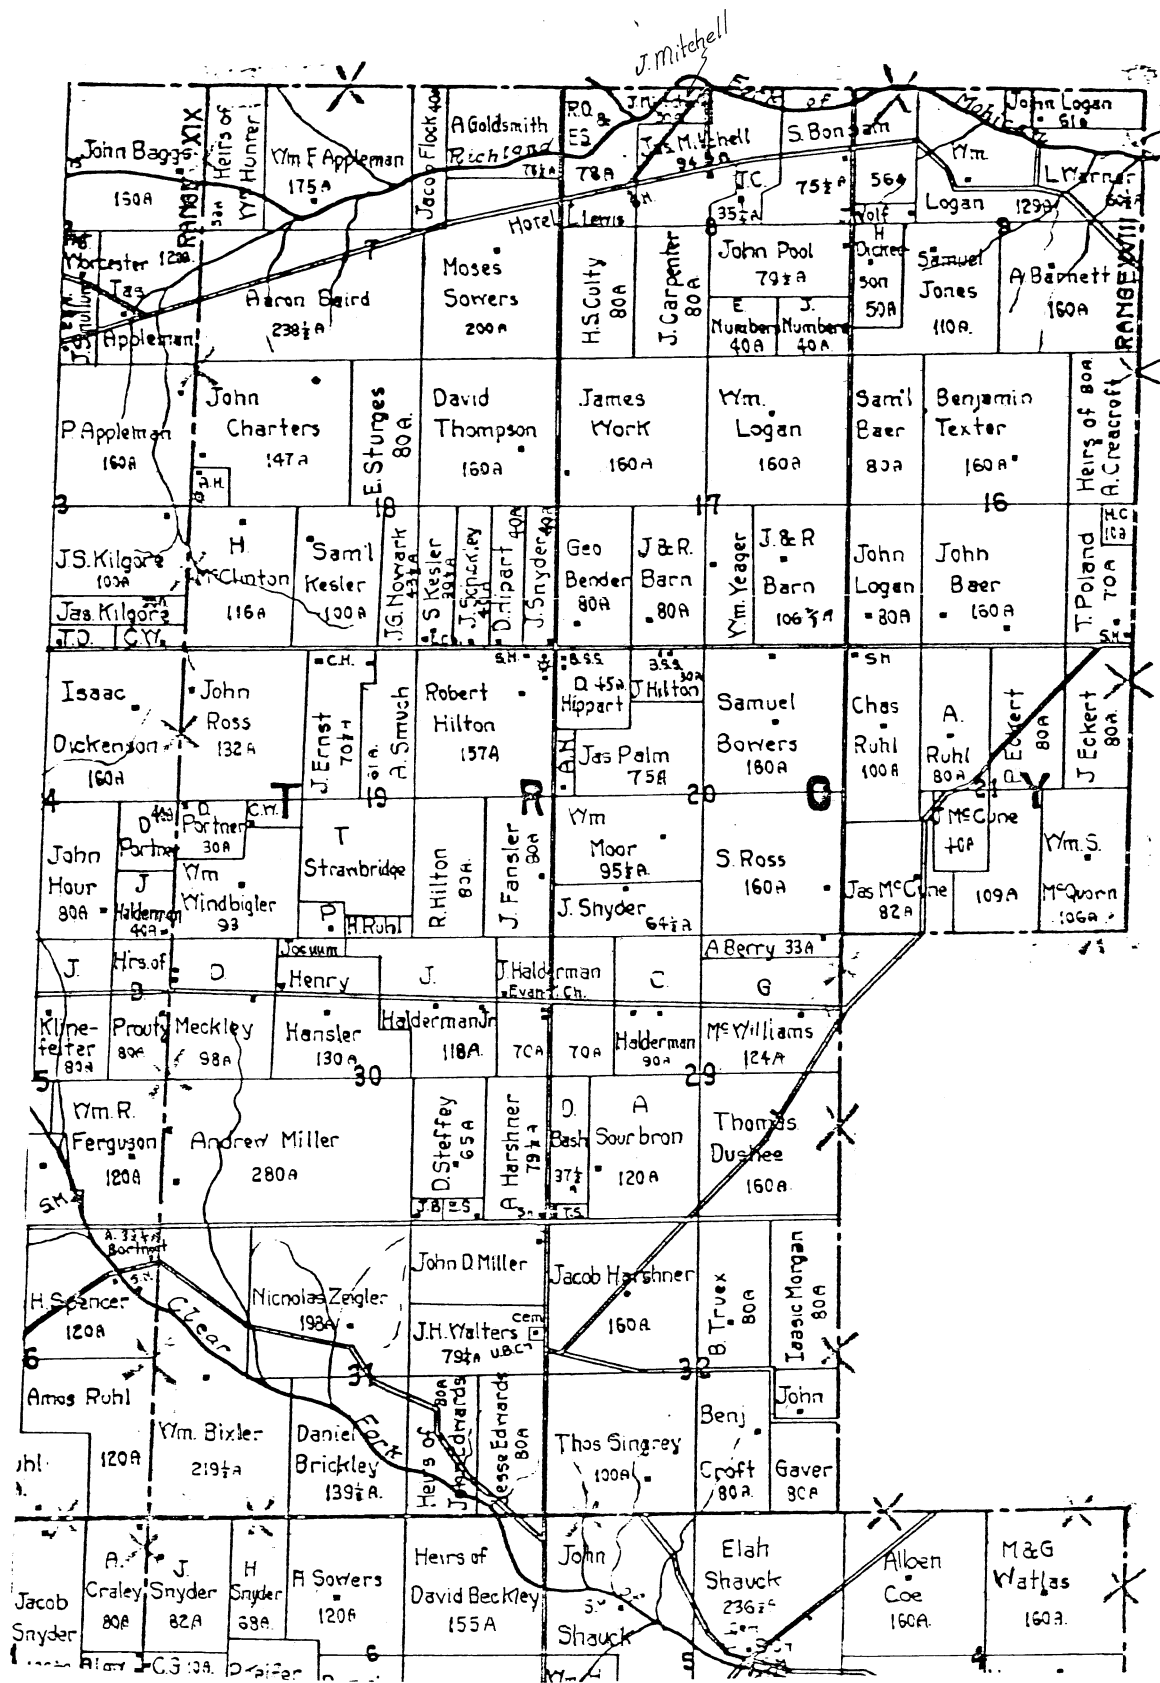

# MAP OF MORROW CO. OHIO.

From Actual Surveys by

HARWOOD & WATSON

Published by **WOODFORD & BARTLETT** 80 Walnut St.  
PHILADELPHIA, 1857.

Lith. of Friend & Aub 80 Walnut St. Phila.

<u>Township</u>	<u>Page</u>
Bennington Twp.	1
North Bloomfield Twp.	2
South Bloomfield Twp.	3
Canaan Twp.	4
Cardington Twp.	5
Chester Twp.	6
Congress Twp.	7
Franklin Twp.	8
Bloomfield	19
Bloomgrove	19
Cardington	17
Chesterville	18
Denmark	17
Iberia	18
Johnsville	19
Mt. Gilead	19

## VILLAGES

<u>Township</u>	<u>Page</u>
Gilead Twp.	9
Harmony Twp.	10
Lincoln Twp.	11
Perry Twp.	12
Peru Twp.	13
Troy Twp.	14
Washington Twp.	15
Westfield Twp.	16
Pagetown	19
Pulaskiville	18
South Woodbury	18
Sparta	18
Westfield	17
West Liberty	17
Williamsport	17
Woodbury	18

1857

HARMONY TWP.

1857

TROY TWP.

1857

WASHINGTON TWP.

1857

WESTFIELD TWP.

1857

POPULATION OF MORROY CO. IN 1850

	WHITE	COLOR	AGGREGATE
Bennington	649	616	1,265
Canaan	639	582	1,223
Cardington	716	682	1,398
Chester	801	819	1,620
Congress	828	823	1,651
Franklin	731	725	1,456
Gilead	866	812	1,680
Harmony	524	512	1,041
Lincoln	432	459	891
N. Bloomfield	757	686	1,443
Perry	604	546	1,150
Peru	422	451	876
S. Bloomfield	682	713	1,395
Troy	316	324	640
Washington	562	568	1,130
Westfield	748	666	1,414
Total	10,278	9,934	20,212